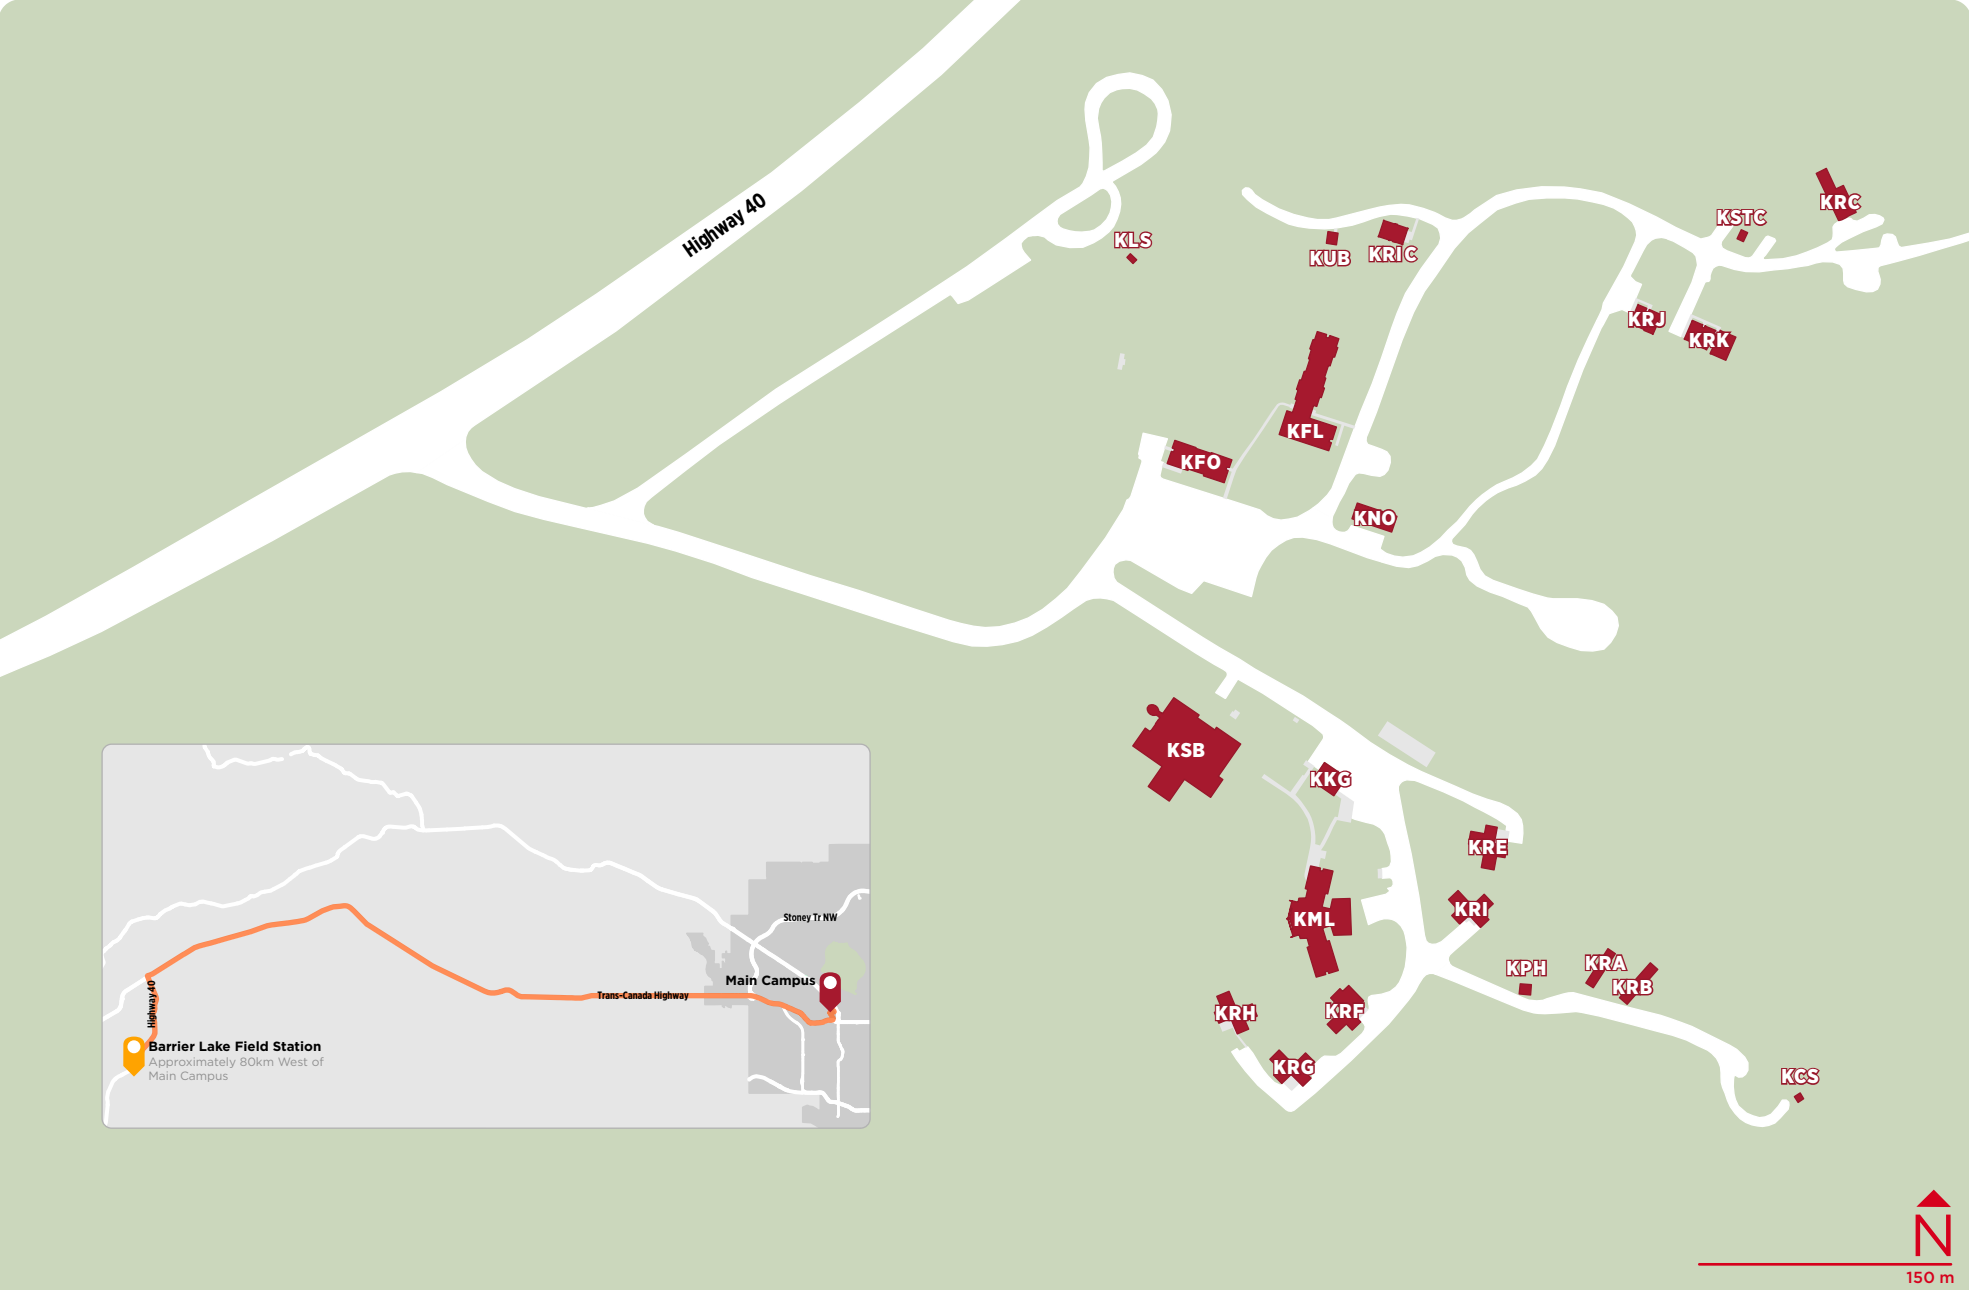

Barrier Lake Field Station

ucalgary.ca/map

KFL Forestry Lodge	KML Kananaskis Main Lodge	KRA Trailer A	KRE Duplex 1	KRI Duplex 5	KSB Science Station Lab
KFO Forestry Office	KNO North Shop	KRB Trailer B	KRF Duplex 2	KRIC Interpreters's Cabin	KSTC Chemical Lab
KKG Garage	KPH Pump House	KRC Trailer C	KRG Duplex 3	KRJ Residence	Storage
KLS Lift Station			KRH Duplex 4	KRK Site Manager	KUB Utility Building