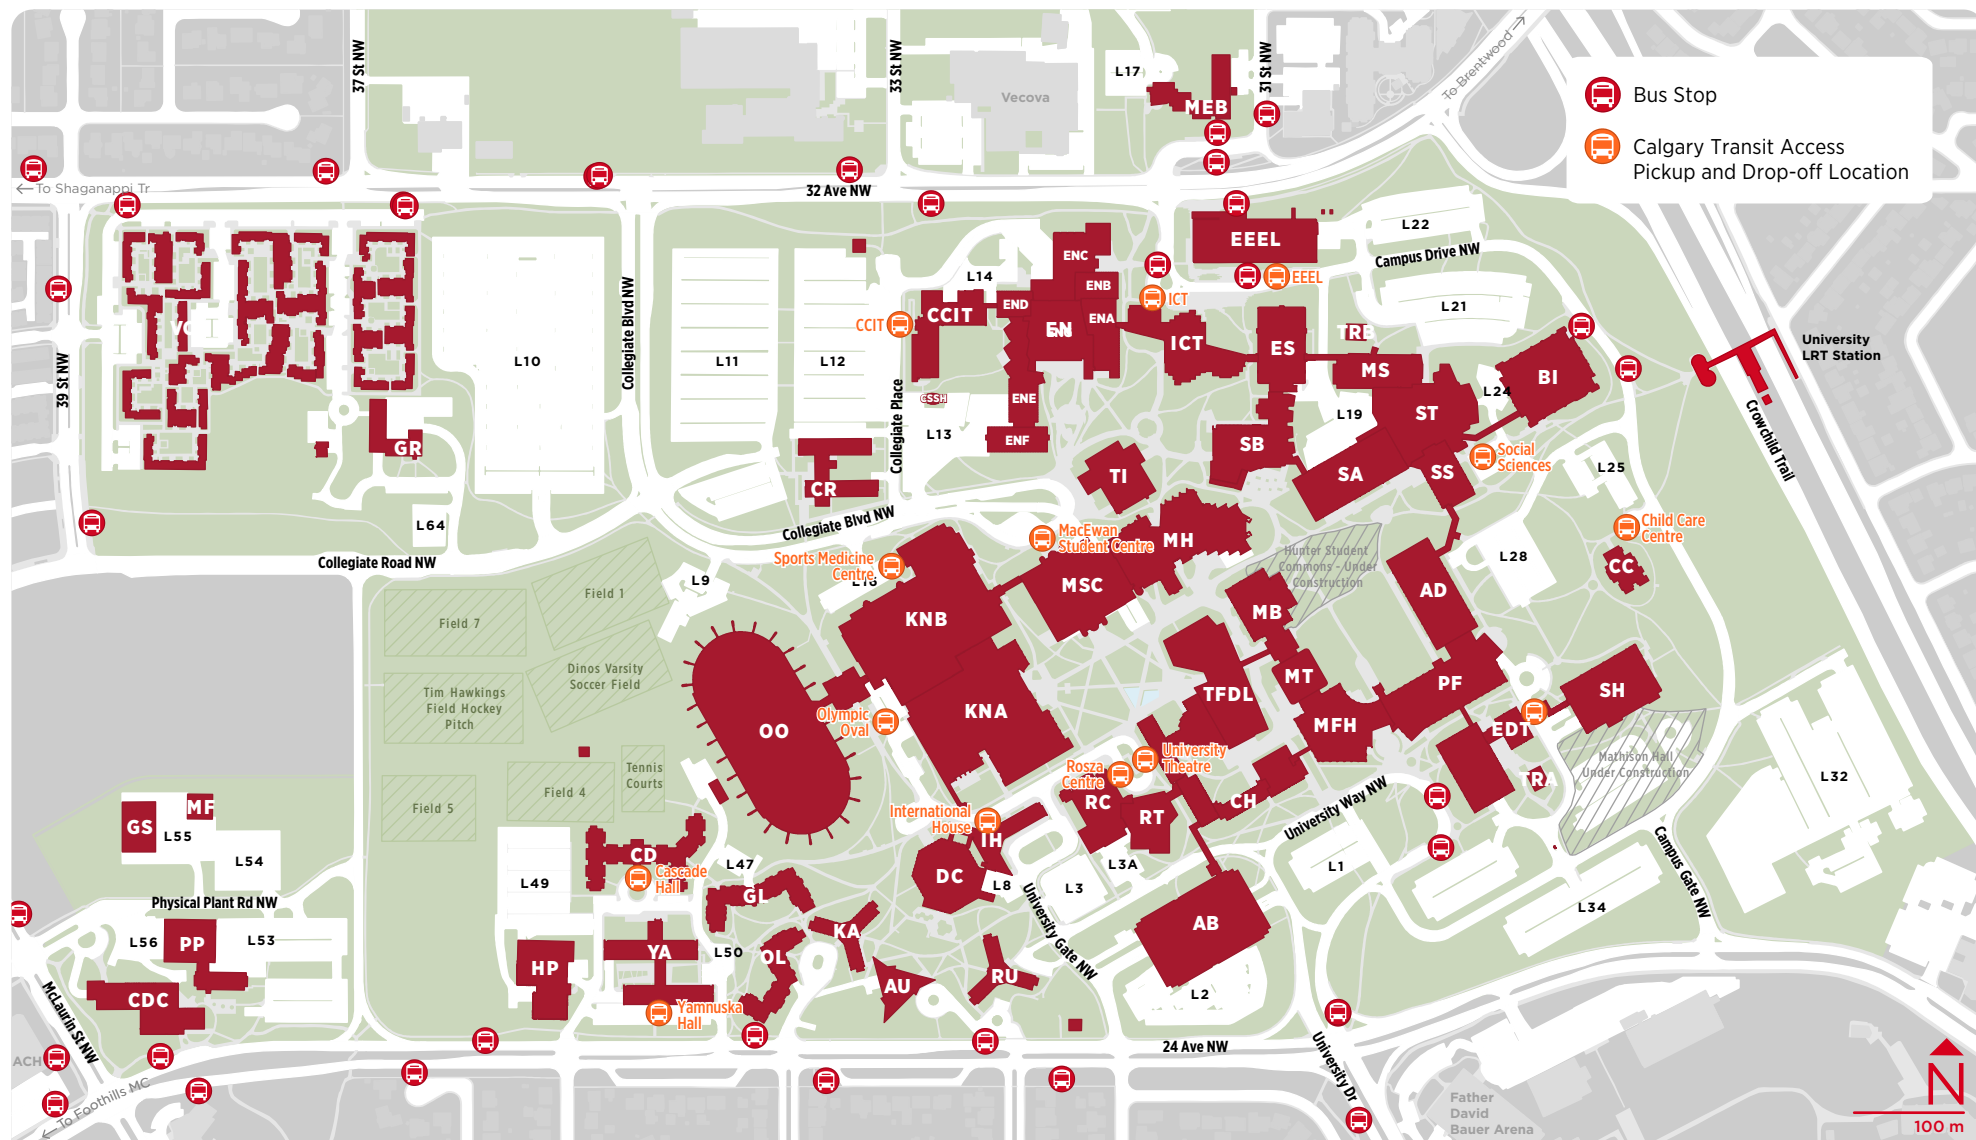

Main Campus Transit ucalgary.ca/map

AB Art Building & Parkade	CH Craigie Hall Blocks C-G (University Theatre)	ES Earth Sciences	KNB Kinesiology Block B	OL Olympus Hall	SS Social Sciences
AD Administration	CR Crowsnest Hall	GL Glacier Hall	MB MacKimmie Block	OO Olympic Oval	ST Science Theatres
AU Aurora Hall	CSSH Cenovus Spo'pi Solar House	GR Grounds Building	MEB Suncor Building (Mechanical Engineering)	PF Professional Faculties Digital Library	TFDL Taylor Family Physical Plant
BI Biological Sciences	DC Dining Centre	GS General Services Building	MF Materials Handling	RC Rozsa Centre	TI Taylor Institute for Teaching & Learning
CC Child Care Centre	EDC Education Classrooms	HP Heating Plant	MFH Murray Fraser Hall	RT Reeve Theatre	TRB Trailer B
CCIT Calgary Centre for Innovative Technology	EDT Education Tower	IH International House	MH MacEwan Hall	RU Rundle Hall	VC Varsity Courts
CD Cascade Hall	EEEL Energy Environment Experiential Learning	KA Kananaskis Hall	MS Mathematical Sciences	SA Science A	YA Yamnuska Hall
CDC Child Development Centre	EN Schulich School of Engineering	KNA Kinesiology Block A	MSC MacEwan Student Centre	SB Science B	
			MT MacKimmie Tower	SH Scurfield Hall	